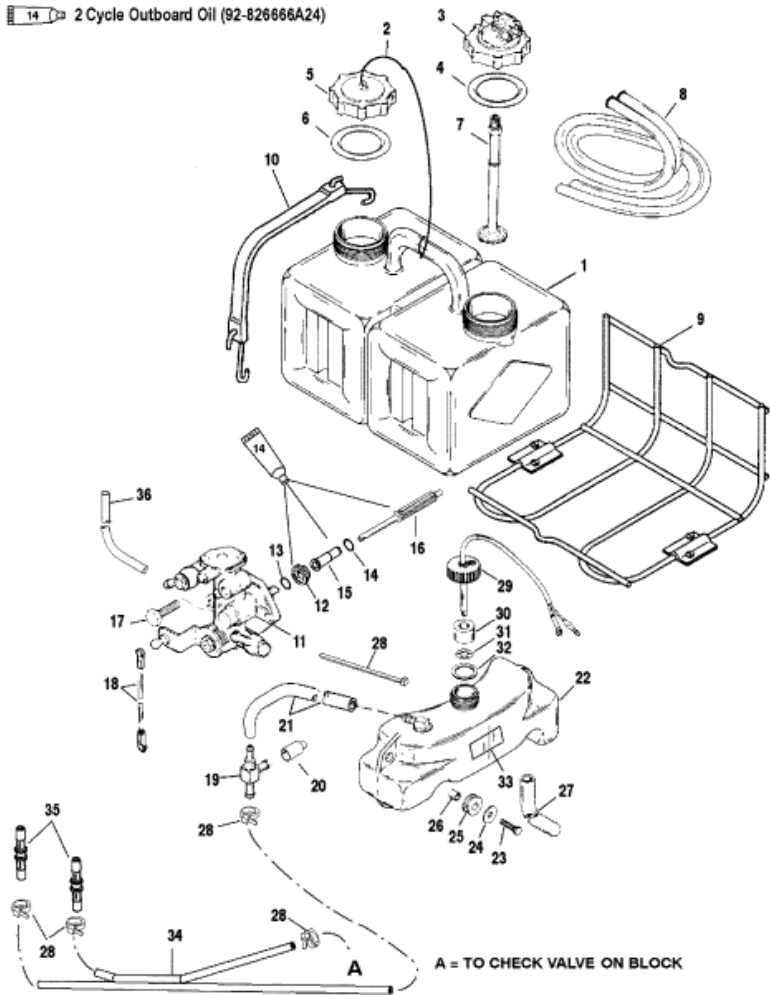

14 2 Cycle Outboard Oil (92-82666A24)

Parts List

Ref	Class	Part	Description	Qty	Comment	Footnote
-	1257	8742A20	OIL TANK	1		
1	1257	8742 1	OIL TANK	1		
2		NSS	CORD	1		
3		816190A 4	ADAPTOR HOUSING	1		
4	25	11332	O RING	1		
5	36	43298A 2	CAP ASSEMBLY-OIL TANK	1		
6	25	11332	O RING-CAP	1		
7	32	99802	TUBE-OIL PICK-UP	1		
8	32	99439	HOSE	1		
9		12335A 1	REMOTE OIL TANK HOLD-DOW	1		
10		12323A 1	BUNGY CORD ASSEMBLY	1		
11		815699T	OIL PUMP	1		
12		814103 2	WORM BUSHING	1		
13	25	11379	O-RING	1		
14	25	48462	O RING	1		
15	23	859112	BEARING ASSEMBLY-DRIVE GEA	1		
16	43	859111 1	DRIVEN GEAR	1		
17	10	32228	SCREW (10-32 X 5/8 IN.)	1		
17	10	41507	SCREW (10-32 X 1-1/8 IN.)	1		
18		19385 12	LINK-THROTTLE LEVER TO OIL F	1		
19	22	42425 4	FITTING-OIL TUBING	1		
20		NSS	PLUG	1		
21	32	830756109	TUBING-OIL (6 IN.)	1		
22		99443 6	OIL RESERVOIR	1		
23	10	69020	SCREW-OIL RESERVOIR ATTACH	3		
24	12	42118	WASHER-OIL RESERVOIR SCRE	6		
25	25	42117	GROMMET-OIL RESERVOIR SCR	3		
26	23	42116	BUSHING-OIL RESERVOIR SCRE	3		
27	32	823814 55	TUBING-OIL RESERVOIR TO OIL	1		
28	54	816311T	STA-STRAP	AR		
29	36	43300A 5	CAP ASSEMBLY-OIL RESERVOIR	1		
30		99022A 1	FLOAT ASSEMBLY	1		
31	11	99265	PUSHNUT	1		
32	27	43307	GASKET-RESERVOIR CAP	1		
33		NSS	DECAL-RESERVOIR WARNING	1		
34	32	858853 1	HOSE	1		
35	22	858955	FITTING	2		
36	32	823813 35	TUBING (7 IN.)	1		